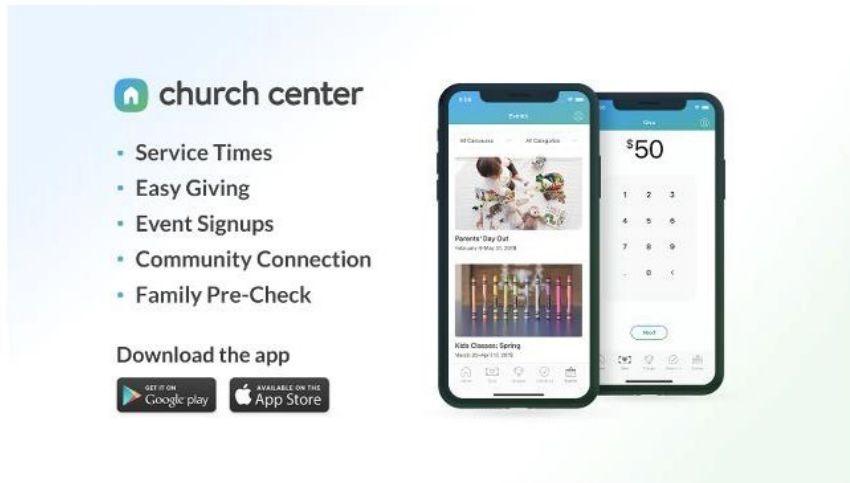

It's a New year and we have a new app!

The new App is called **Church Center**. It will become Olivet's central hub for information and connection. You can download the App to your smartphone and get started by following these simple steps:

1. Search for "Church Center" your device App store.
2. Select the App that looks like this  and download the App
3. Once it is installed, click "Open" and "Get Started"
4. Click the "Use My Location" button and select Olivet EFC, then click "This Is My Church"
5. You will log into the App using your phone number as long as you already have an account. If you don't, it will only take a few minutes to create one.
6. Church Center will send you a 6 digit code. Enter that code and click "Next"
7. Finally, click the continue button. You are now connected to Church Center! Use the menu buttons at the bottom of the screen to navigate.

If you don't have a smartphone, you can still log into Church Center on your home computer.

Just type <https://olivetefc.churchcenter.com/pages/home>.

OLIVET CHURCH CONNECT CARD

This is a great way to connect with us at Olivet. Info given on this form will go into our secure Planning Center database.